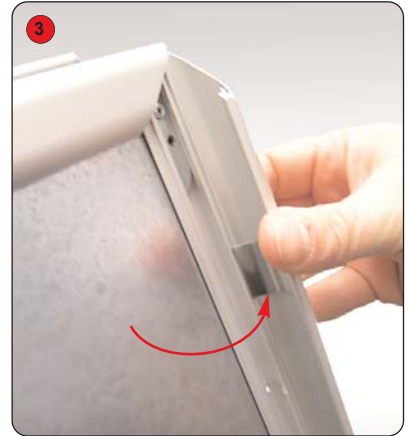

UJ145U REV 1 04/05

Assembly Instructions

1 Open out the A-sign frame to form a stable shape

2 Push down on the central locking bars

3 Open out the spring loaded frame sides

4 Remove the clear protective sheet

5 Place the graphic into the frame

6 Re-fit the protective sheet and close the frame sides to secure (step 3 but reversed)

Other products in our retail range include:

Jazz

Literature rack to accommodate landscape or portrait format literature. Available in silver or black with 3 A4 pockets.

Rail & Post

Strong, durable exhibition and event queue guidance system. Rope available in 4 colours, optional sign systems in a choice of sizes.

Satellite

User-friendly system for displaying posters, offers, directional signs, menus and a host of other material. Available in a range of sizes, portrait or landscape format.