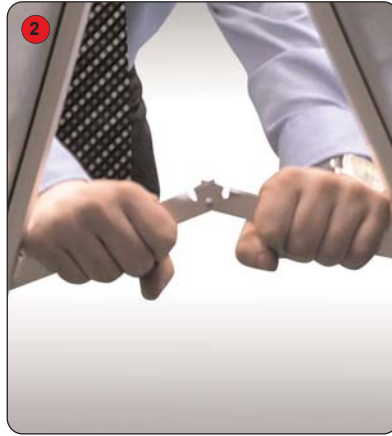

2 Push down on the central locking bars