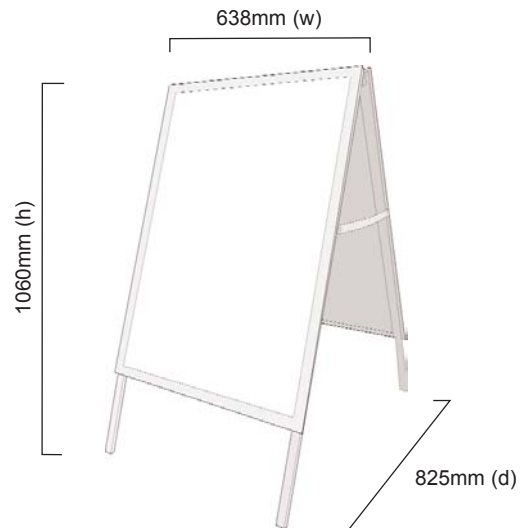

A-Sign Boards

VF204*

VF204 A1 External Sign
(galvanised steel backing)

The A-Sign Board has been specially developed for ease of use using our popular spring loaded Trappa Frame graphic holder.

In addition to the indoor board, we have added an outdoor version to the range with a galvanised steel backing for extra strength and stability.

features & benefits

- Easy front loading, snap frame
- Available in A1 portrait format
- Complete with UPVC protective graphics cover

VF202 A1 Standard Sign
(High impact polystyrene backing)

hardware specifications

Assembled dimensions (mm)
1060 (h) x 638 (w) x 825 (d)

Closed dimensions (mm)
1120 (h) x 638 (w) x 60 (d)

Weight:
11kg - External A-sign
5.5kg - Internal A-sign

graphic specifications

Maximum Graphic Dimensions (mm):
841 (h) x 594 (w) [A1 Portrait]

Visible Graphic Dimensions (mm):
831 (h) x 584 (w)

Substrate:
1mm thick maximum
For External A-sign encapsulate
graphic or use suitable substrates
for outdoor use

additional info

Availability:
Aluminium frame with Anodised
silver finish